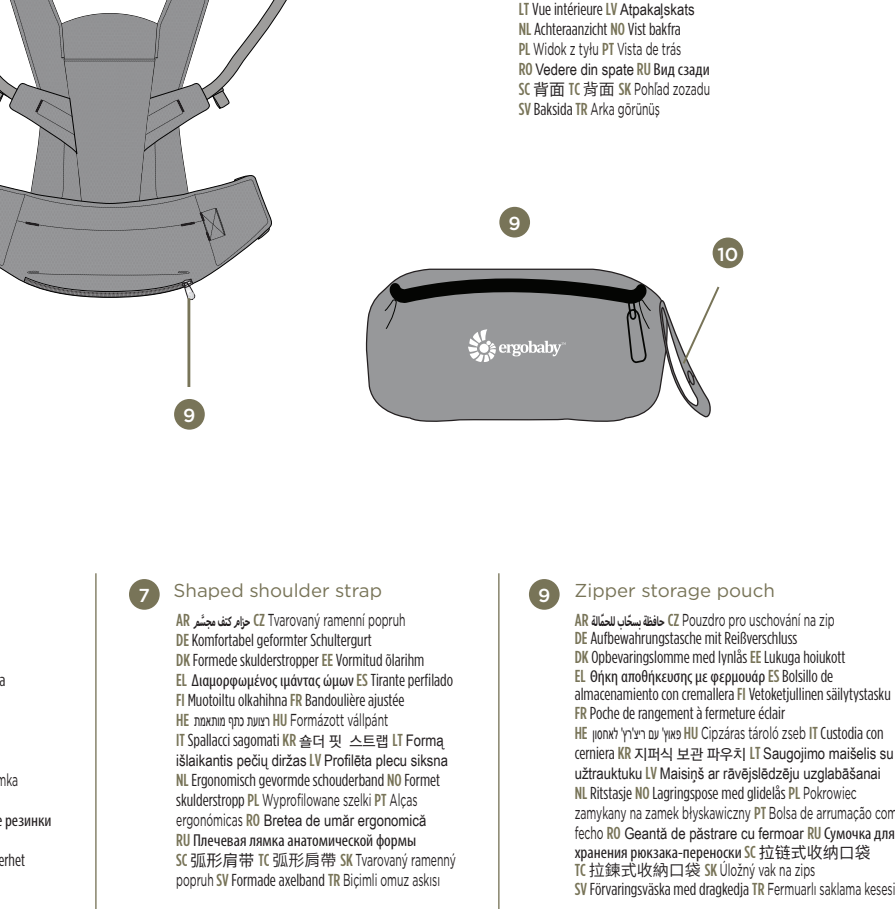

4B REMOVING BACK CARRY

REMOVING BACK CARRY
1. ...
2. ...
3. ...
4. ...
5. ...
6. ...
7. ...
8. ...

5. ...
6. ...
7. ...
8. ...
9. ...
10. ...
11. ...
12. ...
13. ...
14. ...
15. ...
16. ...
17. ...
18. ...
19. ...
20. ...

21. ...
22. ...
23. ...
24. ...
25. ...
26. ...
27. ...
28. ...
29. ...
30. ...