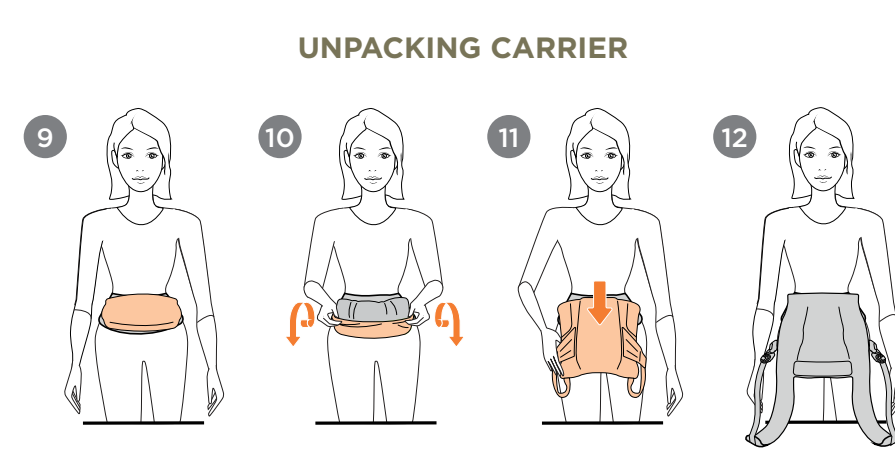

5 STORING CARRIER & UNPACKING CARRIER

STORING CARRIER - OPTION 1
1. ...
2. ...
3. ...
4. ...
5. ...
6. ...
7. ...
8. ...

FRONT VIEW
1. Hood snap
2. Hood
3. Hood pocket
4. Waistbelt buckle
5. Safety elastic
6. Chest strap buckle
7. Shaped-shoulder strap
8. Zipper storage pouch
9. Hide-away pocket
10. Hang loop

BABY CARRIER PARTS

1 BABY POSITIONING CHECKLIST & TIPS

BABY POSITIONING CHECKLIST & TIPS
1. ...
2. ...
3. ...
4. ...
5. ...
6. ...
7. ...
8. ...
9. ...
10. ...