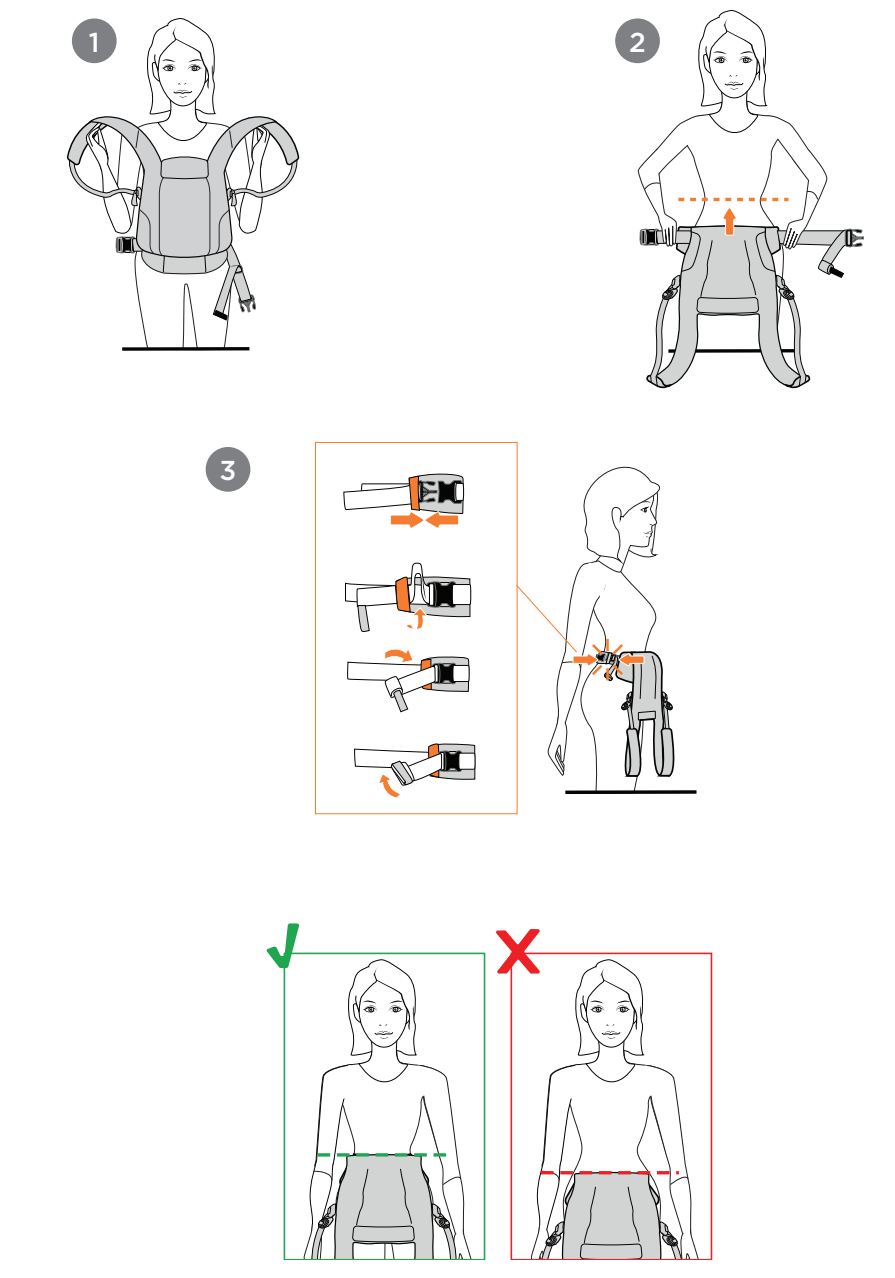

2 HOW TO ATTACH THE CARRIER WAISTBELT

HOW TO ATTACH THE CARRIER WAISTBELT
1. ...
2. ...
3. ...