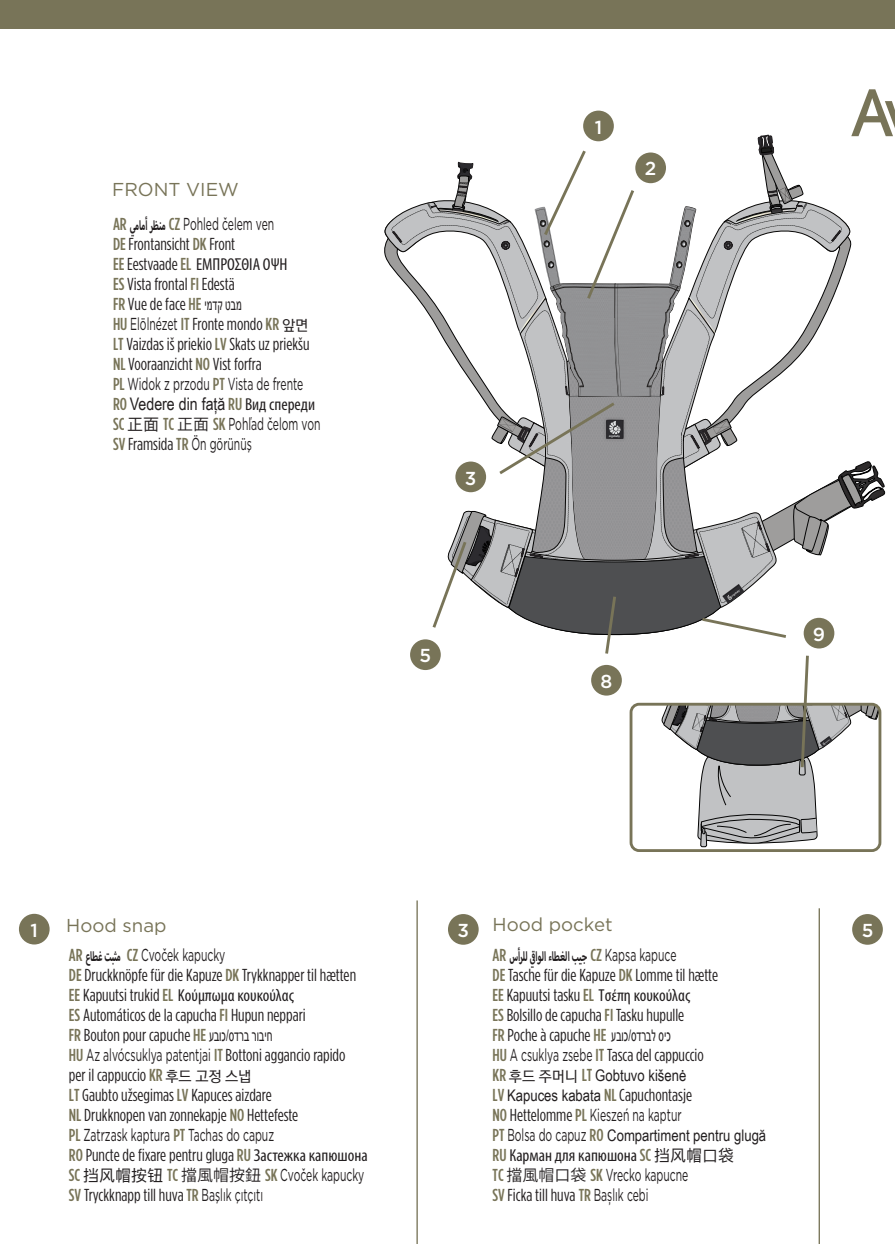

5 STORING CARRIER & UNPACKING CARRIER

STORING CARRIER - OPTION 1
1. ...
2. ...
3. ...
4. ...
5. ...
6. ...
7. ...
8. ...

FRONT VIEW
1. Hood snap
2. Hood
3. Hood pocket
4. Waistbelt buckle
5. Safety elastic
6. Chest strap buckle
7. Shaped-shoulder strap
8. Zipper storage pouch
9. Hide-away pocket
10. Hang loop

BABY CARRIER PARTS

1 BABY POSITIONING CHECKLIST & TIPS

BABY POSITIONING CHECKLIST & TIPS
1. ...
2. ...
3. ...
4. ...
5. ...
6. ...
7. ...
8. ...
9. ...
10. ...