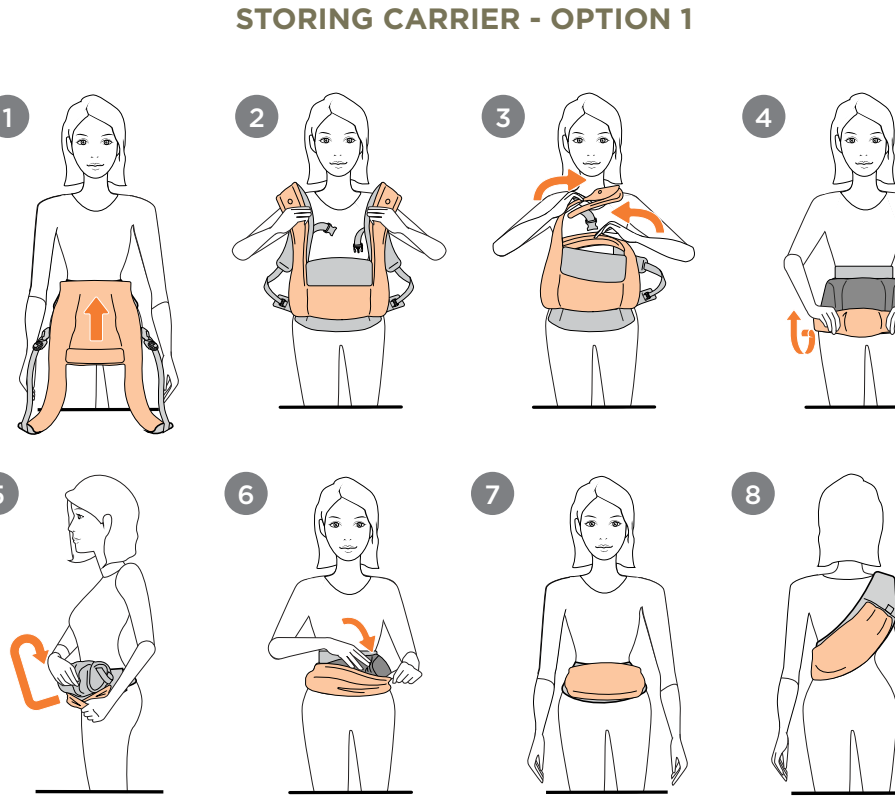

5 STORING CARRIER & UNPACKING CARRIER

STORING CARRIER - OPTION 1
1. ...
2. ...
3. ...
4. ...
5. ...
6. ...
7. ...
8. ...

FRONT VIEW
1. Hood snap
2. Hood
3. Hood pocket
4. Waistbelt buckle
5. Safety elastic
6. Chest strap buckle
7. Shaped-shoulder strap
8. Zipper storage pouch
9. Hide-away pocket
10. Hang loop

BABY CARRIER PARTS

1 BABY POSITIONING CHECKLIST & TIPS

BABY POSITIONING CHECKLIST & TIPS
1. ...
2. ...
3. ...
4. ...
5. ...
6. ...
7. ...
8. ...
9. ...
10. ...